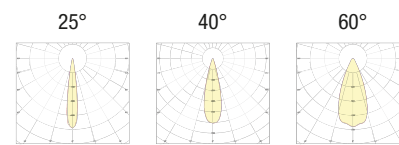

MADE IN ITALY