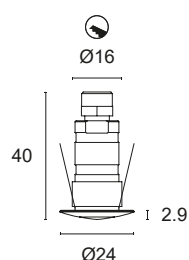

Power LED CRI>80
Power: 1W@350mA
Lumen: 135Lm@350mA
350mA constant current power supply
Series connection, 50 cm cable

Constant current power supplies page 232
Accessories for connection page 244
Dimming Accessories page 249

 **MADE IN ITALY**

BASIC CODES

L31.

FINISHES

- 1 White
- 2 Matt black
- 6 Chrome
- 7 Brushed aluminium

LIGHT BAND

- 25 25°
- 40 40°
- 60 60°

LED COLOUR

- BN** 4000K
- BC** 3000K
- CC** 2700K
- BL** Blue
- VE** Green
- RO** Red
- AM** Amber

Code example:

HALLEY + White + Light Beam 40°+ 3000K = Code: L31.140BC